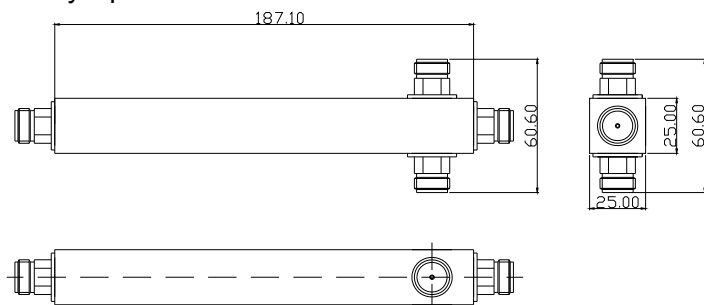

3 way Splitter: