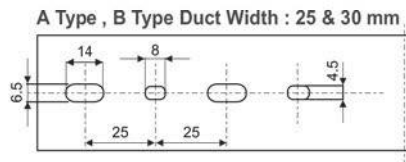

**Cable Ducts Cutting Tool**

**BCT2000**  
0-140 mm cutting  
15,000 Bath

**Din-Rail Cutting Tool**

**BCT3000**  
35x7.5x1 mm cutting  
14,000 Bath

**Colour Options**

Colour	Code
Grey	13
Greenish Grey	33
White	18
Blue	25
Black	10
Ivory	31

**Bottom Slotting Dimension**

**Cable Duct Accessories**

**FIXING LUG**  
BFL1 :15 Bath

**WIRE RETAINER**  
BWR2 :18 Bath

**NAME PLATE**  
BNP :38 Bath

**CABLE TIE ATTACHMENT**  
BCT1 :15 Bath

**MOUNTING CLIP**  
BMC2 :21 Bath

**Steel Din Rail 35x7.5**  
D3575 : 230 Bath/2Mater

**Mounting Bracket**  
MB35 : 27 Bath