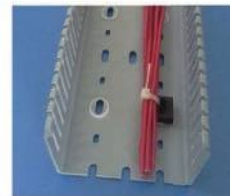

**Cable Ducts Cutting Tool**

**BCT2000**  
0-140 mm cutting  
15,000 Bath

**Din-Rail Cutting Tool**

**BCT3000**  
35x7.5x1 mm cutting  
14,000 Bath

**Colour Options**

Colour	Code
Grey	13
Greenish Grey	33
White	18
Blue	25
Black	10
Ivory	31

**Bottom Slotting Dimension**

**Cable Duct Accessories**

**FIXING LUG**  
BFL1 :15 Bath

**WIRE RETAINER**  
BWR2 :18 Bath

**NAME PLATE**  
BNP :38 Bath

**CABLE TIE ATTACHMENT**  
BCT1 :15 Bath

**MOUNTING CLIP**  
BMC2 :21 Bath

**Steel Din Rail 35x7.5**  
D3575 : 230 Bath/2Mater

**Mounting Bracket**  
MB35 : 27 Bath