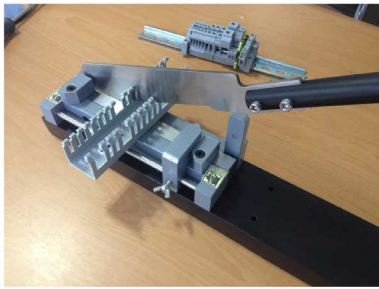

**Cable Ducts Cutting Tool**

**BCT2000**  
0-140 mm cutting  
15,000 Bath

**Din-Rail Cutting Tool**

**BCT3000**  
35x7.5x1 mm cutting  
14,000 Bath

**Colour Options**

Colour	Code
Grey	13
Greenish Grey	33
White	18
Blue	25
Black	10
Ivory	31

**Bottom Slotting Dimension**

**Cable Duct Accessories**

**FIXING LUG**  
BFL1 :15 Bath

**WIRE RETAINER**  
BWR2 :18 Bath

**NAME PLATE**  
BNP :38 Bath

**CABLE TIE ATTACHMENT**  
BCT1 :15 Bath

**MOUNTING CLIP**  
BMC2 :21 Bath

**Steel Din Rail 35x7.5**  
D3575 : 230 Bath/2Mater

**Mounting Bracket**  
MB35 : 27 Bath