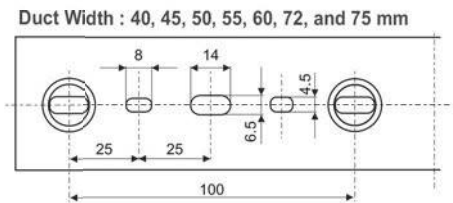

**Cable Ducts Cutting Tool**

**BCT2000**  
0-140 mm cutting  
15,000 Bath

**Din-Rail Cutting Tool**

**BCT3000**  
35x7.5x1 mm cutting  
14,000 Bath

**Colour Options**

Colour	Code
Grey	13
Greenish Grey	33
White	18
Blue	25
Black	10
Ivory	31

**Bottom Slotting Dimension**

**Cable Duct Accessories**

**FIXING LUG**  
BFL1 :15 Bath

**WIRE RETAINER**  
BWR2 :18 Bath

**NAME PLATE**  
BNP :38 Bath

**CABLE TIE ATTACHMENT**  
BCT1 :15 Bath

**MOUNTING CLIP**  
BMC2 :21 Bath

**Steel Din Rail 35x7.5**  
D3575 : 230 Bath/2Mater

**Mounting Bracket**  
MB35 : 27 Bath