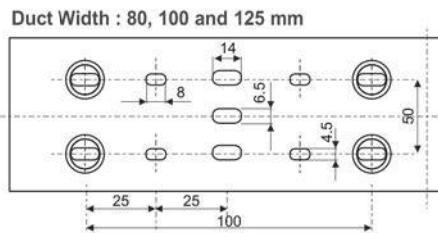

**Cable Ducts Cutting Tool**

**BCT2000**  
0-140 mm cutting  
15,000 Bath

**Din-Rail Cutting Tool**

**BCT3000**  
35x7.5x1 mm cutting  
14,000 Bath

**Colour Options**

Colour	Code
Grey	13
Greenish Grey	33
White	18
Blue	25
Black	10
Ivory	31

**Bottom Slotting Dimension**

**Cable Duct Accessories**

**FIXING LUG**  
BFL1 :15 Bath

**WIRE RETAINER**  
BWR2 :18 Bath

**NAME PLATE**  
BNP :38 Bath

**CABLE TIE ATTACHMENT**  
BCT1 :15 Bath

**MOUNTING CLIP**  
BMC2 :21 Bath

**Steel Din Rail 35x7.5**  
D3575 : 230 Bath/2Mater

**Mounting Bracket**  
MB35 : 27 Bath