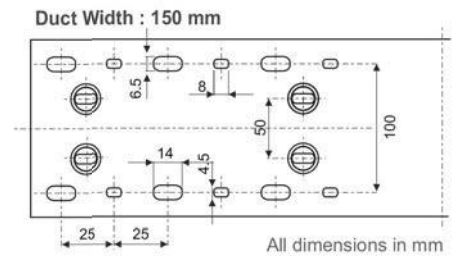

**Cable Ducts Cutting Tool**

**BCT2000**  
0-140 mm cutting  
15,000 Bath

**Din-Rail Cutting Tool**

**BCT3000**  
35x7.5x1 mm cutting  
14,000 Bath

**Colour Options**

Colour	Code
Grey	13
Greenish Grey	33
White	18
Blue	25
Black	10
Ivory	31

**Bottom Slotting Dimension**

**Cable Duct Accessories**

**FIXING LUG**  
BFL1 :15 Bath

**WIRE RETAINER**  
BWR2 :18 Bath

**NAME PLATE**  
BNP :38 Bath

**CABLE TIE ATTACHMENT**  
BCT1 :15 Bath

**MOUNTING CLIP**  
BMC2 :21 Bath

**Steel Din Rail 35x7.5**  
D3575 : 230 Bath/2Mater

**Mounting Bracket**  
MB35 : 27 Bath